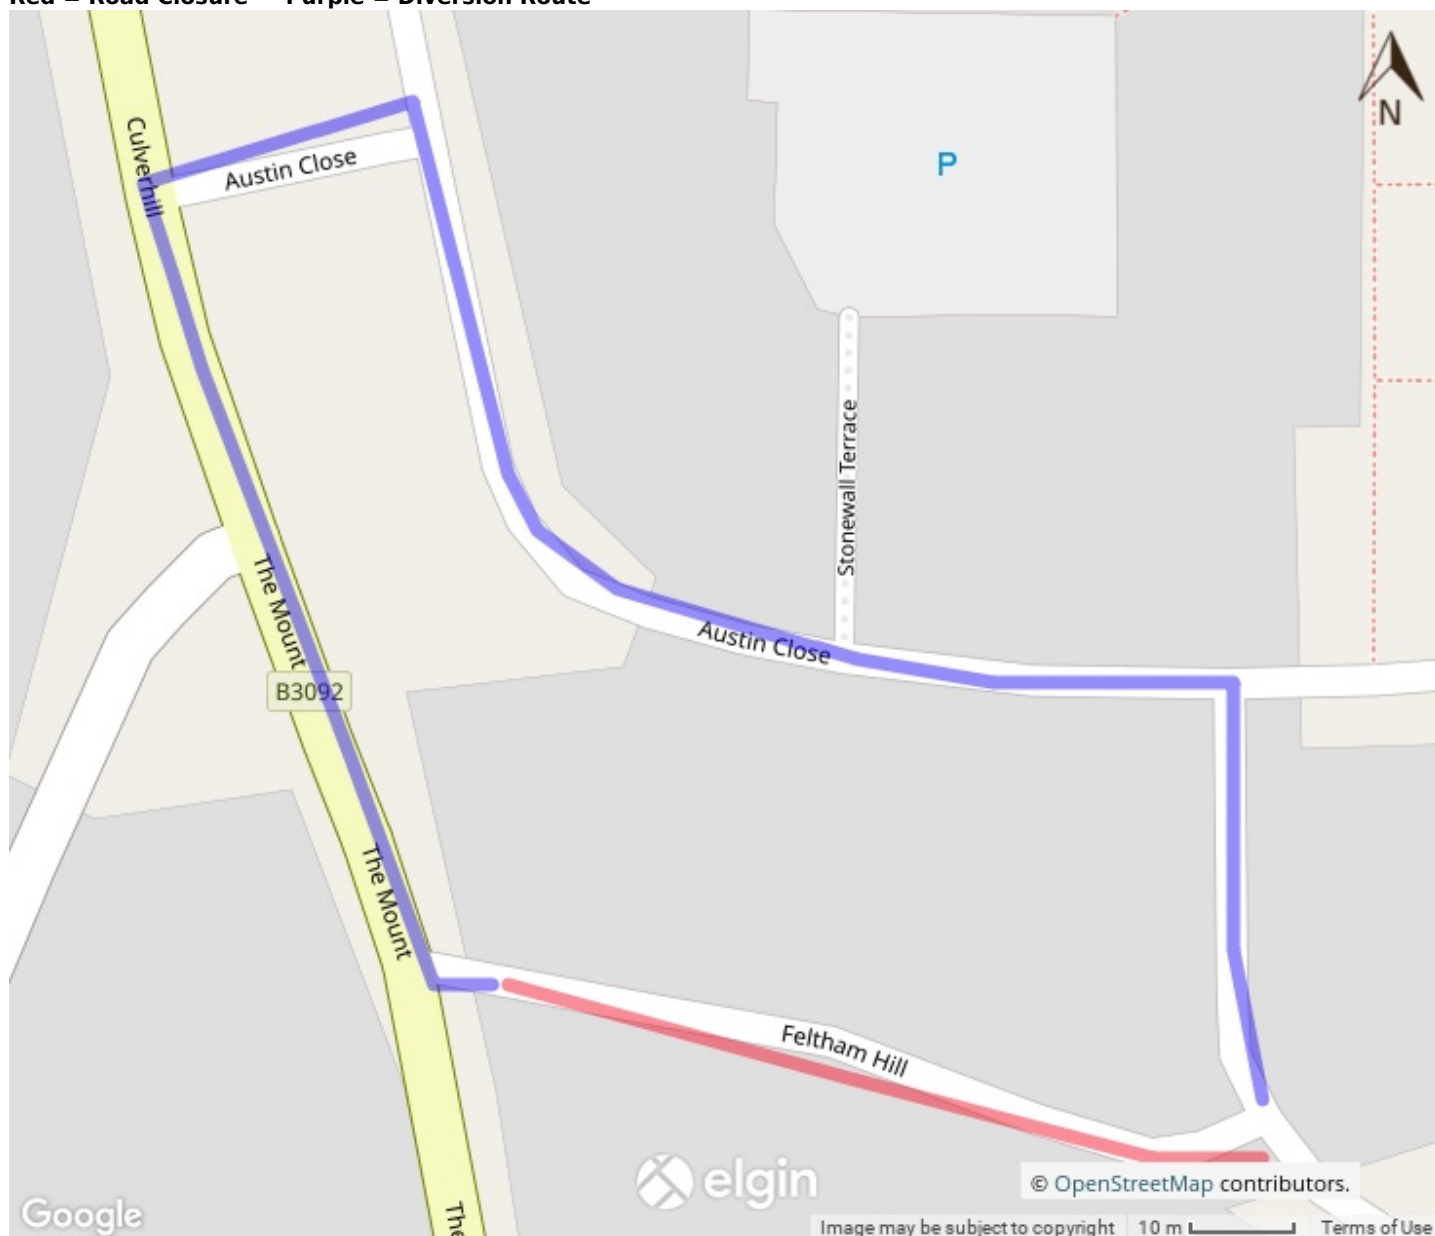

# Feltham Lane, Frome

Red = Road Closure    Purple = Diversion Route

USRN: 25004366    SCALE: Not to scale

© Crown Copyright and Database Right (2020) Ordnance Survey 100038382